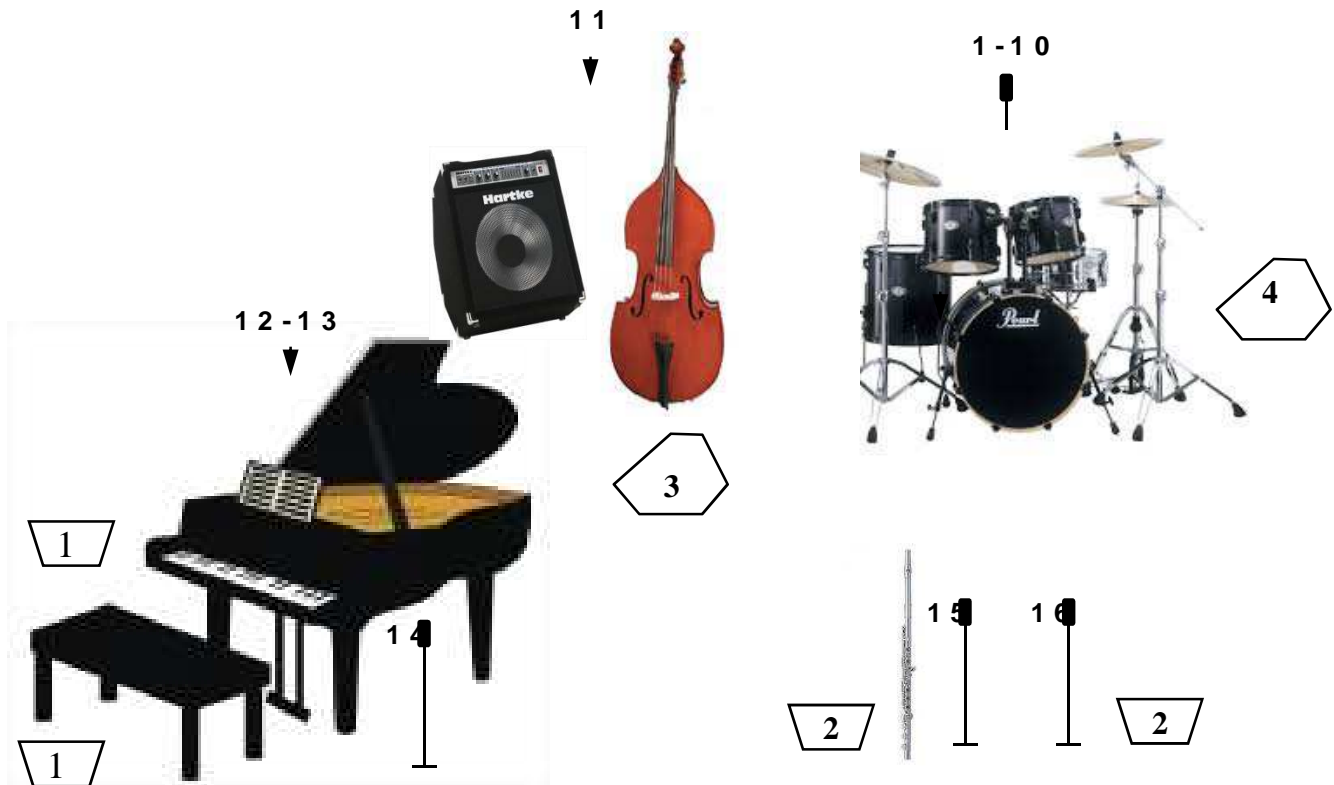

STAGE PLOT

MARACA & RAMON VALLE QUARTET

----- F R O N T S T A G E -----

MIXER

Line	Box	Stand	Micro	Monitor	Mix	Contact info
16	1	13 (boom)	16	6	4	maraca@wanadoo.fr +336 0528 4899